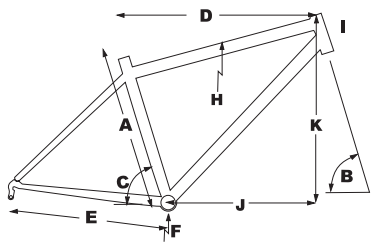

YOUTH T-REX

FEATURES

- 21 Speed
- 40mm travel fork
- Triple ring crank
- Shimano drivetrain

NEW OR CHANGED FOR 2021
24x2.10" tires

PART #	MODEL	SIZE	COLOR
92-145-9000	T-REX	ONE	CHROME RED
92-145-9001	T-REX GIRLS	ONE	BLACK

GEOMETRY

SIZE	A s/t c-t	B h/t*	C s/t*	D t/t effectv	E c/s	F BB Height	H s.o.	I h/t L	K Stack	J Reach
11	285 / 11.2	70°	72°	519 / 20.4	410 / 16.1	324 / 12.7	613 / 24.1	110 / 4.3	512 / 20.1	353 / 13.9

BIKE SPECS

Frame	TIG-welded Hi-tensile
Fork	24" Suspension, Aluminum Crown, 40mm Travel
Headset	Threadless 1-1/8"
Rims	Aluminum, 24"x32H
Hub, Front	Steel Nuted
Hub, Rear	Steel Nuted
Tires	24 x 2.10", Knobby
Spokes	14G Black, 32x32
Derailleur, Front	Shimano Tourney FD-TY500, 28.6
Derailleur, Rear	Shimano Tourney RD-TY300D
Shifters	Shimano Revo
Chain	KMC Z8.3
Crankset	Samox Aluminum, 42/34/24T w/CG, 152mm
BB	Cartridge Bearing
Freewheel / Cassette	Shimano MF-TZ500, 14-34T, 7-Speed FW
Pedals	MTB w/ Boron Axle
Seatpost	Aluminum Micro-Adjust 25.4
Saddle	Ultracycle Junior
Handlebar	Aluminum 30mm Rise/600mm
Stem	Aluminum Threadless 4-bolt, 10 Degree, 60mm
Grips	Soft Kraton
Brake Levers	All Aluminum Linear Pull
Brakes	Aluminum Linear Pull
Frame Size	One Size
Extras	Rear Der Guard