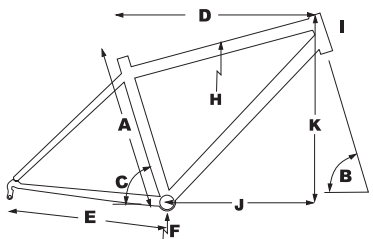

## GEOMETRY

SIZE	A s/t c-t	B h/t"	C s/l"	D t/t effectv	E c/s	F BB Height	H s.o.	I h/t L	K Stack	J Reach
11	285 / 11.2	70°	72°	521 / 20.5	410 / 16.1	275 / 10.8	584 / 23	110 / 4.3	464 / 18.2	370 / 14.6

## BIKE SPECS

Frame	TIG-welded Hi-tensile
Fork	Rigid Straight Leg
Headset	Threadless 1-1/8"
Rims	Aluminum, 24"x32H
Hub, Front	Steel Nuted
Hub, Rear	Steel Nuted
Tires	24 x 2.10", Knobby
Spokes	14G Black, 32x32
Derailleur, Rear	Shimano Tourney RD-TY300D
Shifters	Shimano Revo
Chain	KMC Z8.3
Crankset	Aluminum 3-pc, 36T w/Double Guard, 152mm
BB	Cartridge Bearing
Freewheel / Cassette	Shimano MF-TZ500, 14-34T, 7-Speed FW
Pedals	MTB w/Boron Axle
Seatpost	Aluminum Micro-Adjust 25.4
Saddle	Ultracycle Junior
Handlebar	Aluminum 30mm Rise/600mm
Stem	Aluminum Threadless 4-bolt, 10 Degree, 60mm
Grips	Soft Kraton
Brake Levers	All Aluminum Linear Pull
Brakes	Aluminum Linear Pull
Frame Size	One Size
Extras	Rear Der Guard