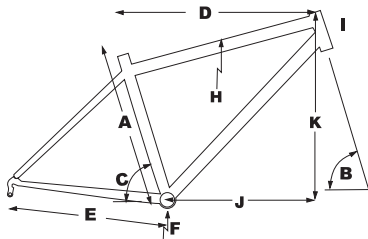

### NEW OR CHANGED FOR 2021

24x2.10" tires

PART #	MODEL	SIZE	COLOR
92-146-9000	SYNTAUR	ONE	GUN BARREL BLUE
92-146-9001	SYNTAUR GIRLS	ONE	WHITE

## GEOMETRY

SIZE	A s/t c-t	B h/t*	C s/t*	D t/t effectv	E c/s	F BB Height	H s.o.	I h/t L	K Stack	J Reach
11	285 / 11.2	70°	72°	507 / 20	410 / 16.1	275 / 10.8	588 / 23.2	110 / 4.3	466 / 18.4	356 / 14

## BIKE SPECS

Frame	6061 Aluminum w/Custom Formed T/T & Replaceable Der Hanger
Fork	Rigid Straight Leg
Headset	Threadless 1-1/8"
Rims	Aluminum, 24"x32H
Hub, Front	Aluminum Nuted
Hub, Rear	Aluminum Nuted, Cassette
Tires	24 x 2.10", Knobby
Spokes	14G Black, 32x32
Derailleur, Rear	Shimano Tourney RD-TX800
Shifters	Shimano Revo
Chain	KMC Z8.3
Crankset	Samox Aluminum, 34T w/Double CG, 152mm
BB	Cartridge Bearing
Freewheel / Cassette	Shimano CS-HG31-8, 11-34T, 8-Speed
Pedals	MTB w/Boron Axle
Seatpost	Aluminum Micro-Adjust, 27.2
Saddle	Ultracycle Junior
Handlebar	Aluminum 30mm Rise/600mm
Stem	Aluminum Threadless 4-bolt, 10 Degree, 60mm
Grips	Soft Kraton
Brake Levers	All Aluminum Linear Pull
Brakes	Aluminum Linear Pull
Frame Size	One Size
Extras	Rear Der Guard