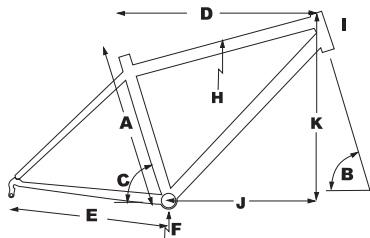

## PART # MODEL SIZE COLOR

92-147-9000	SYNTAUR PLUS	ONE	ORANGE
92-147-9001	SYNTAUR PLUS GIRLS	ONE	LIME

## GEOMETRY

SIZE	A s/t c-t	B h/t*	C s/l*	D t/t effectv	E c/s	F BB Height	H s.o.	I h/t L	K Stack	J Reach
11	285 / 11.2	70°	72°	506 / 19.9	410 / 16.1	275 / 10.8	605 / 23.8	110 / 4.3	500 / 19.7	343 / 13.5

## BIKE SPECS

Frame	6061 Aluminum Plus w/Custom Formed T/T & Replaceable Der Hanger
Fork	Rigid Straight Leg
Headset	Threadless 1-1/8"
Rims	Aluminum, CNC sidewall, 24" Plus x 32H
Hub, Front	Aluminum Nuted
Hub, Rear	Aluminum Nuted, Cassette
Tires	Kenda Slant 6, 24x2.6 Knobby
Spokes	14G Black, 32x32
Derailleur, Rear	Shimano Tourney RD-TX800
Shifters	Shimano Revo
Chain	KMC Z8.3
Crankset	Samox Aluminum, 30T w/Double CG, 152
BB	Cartridge Bearing
Freewheel / Cassette	Shimano CS-HG31-8, 11-34T, 8-Speed
Pedals	MTB w/Boron Axle
Seatpost	Aluminum Micro-Adjust 27.2
Saddle	Ultracycle Junior
Handlebar	Aluminum 30mm Rise/600mm
Stem	Aluminum Threadless 4-bolt, 10 Degree, 60mm
Grips	Soft Kraton
Brake Levers	All Aluminum Linear Pull
Brakes	Aluminum Linear Pull
Frame Size	One Size
Extras	Rear Der Guard