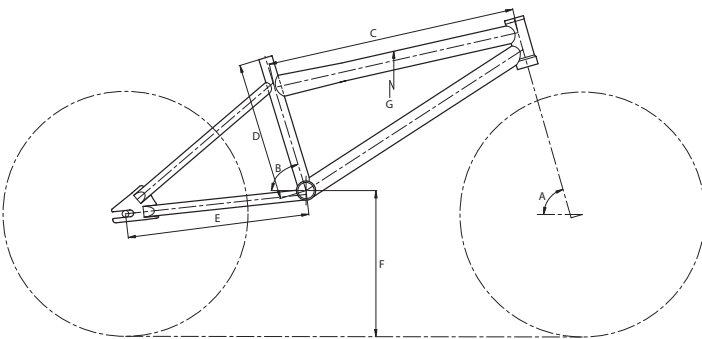

Optional Carbon Fork

**FEATURES**

**Race ready out of the box!**

- Aluminum frame
- Hollow CrMo cranks
- Chain Tensioner

**PART NO. MODEL SIZE COLOR**

92-111-0000	SPEEDWAY	ONE	BLACK
-------------	----------	-----	-------

**BIKE SPECS**

Frame	6061 Aluminum Double Butted w/Custom Formed T/T, Integrated H/T, Square Chainstays, CNC Dropouts, 21" T/T
Fork	Free Agent CrMo Steerer, Tapered Leg
Headset	Sealed Bearing Integrated, Threadless, 1-1/8"
Handlebar	Free Agent CrMo Race, 740 x 230mm
Stem	Free Agent BMX Threadless, Aluminum 4-bolt
Grips	Free Agent Lock-on
Crankset	Free Agent 3-pc Hollow CrMo, 175mm, 44T Chainwheel
BB	8-Spline Axle, Euro Cups, Cartridge Bearings
Chain	KMC Z6
Pedals	Free Agent Aluminum Low-Profile Platform w/ Smooth Polymer Bearing
Rims	Aluminum Double Wall w/CNC Rear, 32x32H
Hubset	Free Agent Aluminum, Cassette, Sealed Mech
Spokes	14G Black 32x32
Tires	Kenda Compact, 60TPI, 20x1.95/1.75", 100 psi, Folding
Freewheel / Cassette	16T Cassette
Brake Levers	Free Agent Race
Brakes (R)	Tektro Forged Linear Pull Aluminum
Saddle	Free Agent Race Padded
Seatpost	Free Agent Aluminum Micro-adjust
Other Features	Chain Tensioner

**GEOMETRY**

A (Head Tube) 74°	B (Seat Tube) 72°	C (Top Tube mm/in) 535 / 21.1	D (Seat Tube mm/in) 260 / 10.2	E (Chainstay mm/in) 364 / 14.3	F (BB Height mm/in) 301 / 11.9	G (Stand Over mm/in) 560 / 22
----------------------	----------------------	----------------------------------	-----------------------------------	-----------------------------------	-----------------------------------	----------------------------------