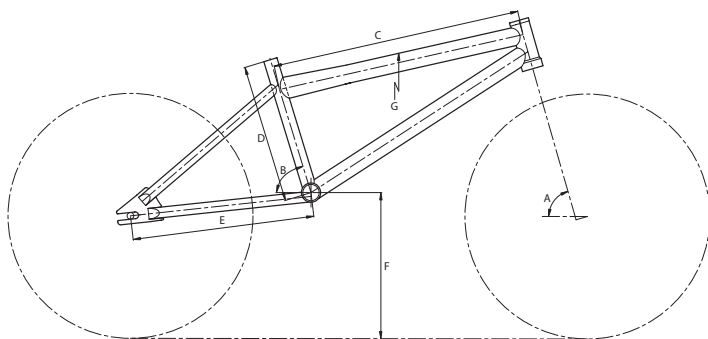

Optional Carbon Fork

**FEATURES**

- Aluminum frame & fork
- Free Agent Aluminum cranks
- Aluminum double wall rims

**BIKE SPECS**

Frame	6061 Aluminum, Integrated H/T, Custom Formed T/T & D/T, CNC Dropouts
Fork	Free Agent Aluminum Mini Threadless
Headset	Sealed Bearing Integrated, Threadless, 1"
Handlebar	Free Agent Aluminum Mini
Stem	Free Agent Micro/Mini Race, Aluminum 4-bolt
Grips	Free Agent Mini/Jr.
Crankset	Free Agent 3-pc Aluminum, 145mm, 38T
BB	Cartridge Bearing, Square Taper, Euro
Chain	KMC Z6
Pedals	Free Agent Mini Aluminum Platform
Rims	Aluminum Double Wall, 24x24H
Hubset	Free Agent Aluminum, Cassette, Sealed Mech
Spokes	14G Black, 24x24
Tires	Kenda Kompact, 20x1-1/8", 60TPI, 100 psi
Freewheel / Cassette	14T Cassette
Brake Levers	Free Agent Race
Brakes (R)	Free Agent Mini Linear Pull Aluminum
Saddle	Free Agent Integrated Saddle and Seatpost
Seatpost	Free Agent Aluminum 22.2mm Integrated
Other Features	Chain Tensioner

**PART NO. MODEL SIZE COLOR**

92-112-0001	SPEEDWAY MINI	ONE	BLACK
-------------	---------------	-----	-------

**GEOMETRY**

A (Head Tube)	B (Seat Tube)	C (Top Tube mm/in)	D (Seat Tube mm/in)	E (Chainstay mm/in)	F (BB Height mm/in)	G (Stand Over mm/in)
73°	72°	431 / 17	210 / 8.3	339 / 13.3	278 / 10.9	512 / 20.2