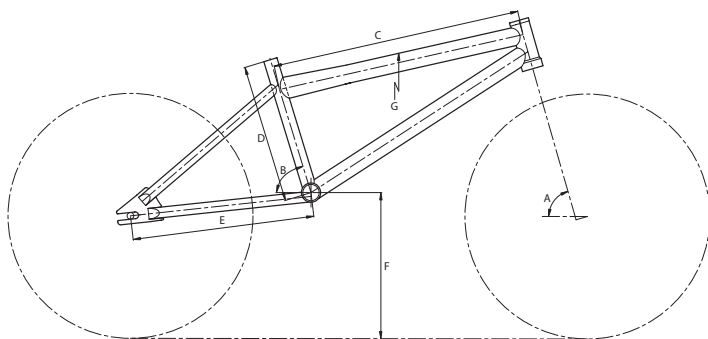

Optional Carbon Fork

FEATURES

- Aluminum frame & fork
- Free Agent Aluminum cranks
- Aluminum double wall rims

PART NO. MODEL SIZE COLOR

92-112-0000	SPEEDWAY MICRO	ONE	BLACK
-------------	----------------	-----	-------

BIKE SPECS

Frame	6061 Aluminum, Integrated H/T, Custom Formed T/T & D/T, CNC Dropouts
Fork	Free Agent Aluminum Mini Threadless
Headset	Sealed Bearing Integrated, Threadless, 1"
Handlebar	Free Agent Aluminum Micro
Stem	Free Agent Micro/Mini Race, Aluminum 4-bolt
Grips	Free Agent Mini/Jr.
Crankset	Free Agent 3-pc Aluminum, 130mm, 36T
BB	Cartridge Bearing, Square Taper, Euro
Chain	KMC Z6
Pedals	Free Agent Mini Aluminum Platform
Rims	Aluminum Double Wall, 24x24H
Hubset	Free Agent Aluminum, Cassette, Sealed Mech
Spokes	14G Black, 24x24
Tires	Kenda Kompact, 20x1-1/8", 60TPI, 100 psi
Freewheel / Cassette	14T Cassette
Brake Levers	Free Agent Race
Brakes (R)	Free Agent Mini Linear Pull Aluminum
Saddle	Free Agent Integrated Saddle and Seatpost
Seatpost	Free Agent Aluminum 22.2mm Integrated
Other Features	Chain Tensioner

GEOMETRY

A (Head Tube)	B (Seat Tube)	C (Top Tube mm/in)	D (Seat Tube mm/in)	E (Chainstay mm/in)	F (BB Height mm/in)	G (Stand Over mm/in)
73°	72°	416 / 16.4	210 / 8.3	320 / 12.6	268 / 10.6	509 / 20