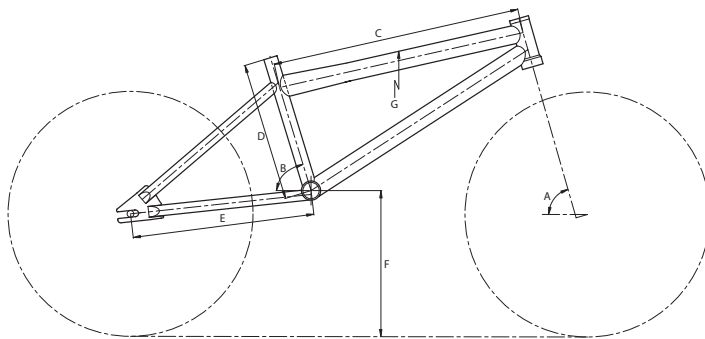

Optional Carbon Fork

**FEATURES**

- Aluminum frame & fork
- Free Agent Aluminum cranks
- Aluminum double wall rims

**PART NO. MODEL SIZE COLOR**

92-112-0002	SPEEDWAY JR	ONE	BLACK
-------------	-------------	-----	-------

**BIKE SPECS**

Frame	6061 Aluminum, Integrated H/T, Custom Formed T/T & D/T, CNC Dropouts
Fork	Free Agent Aluminum Mini Threadless
Headset	Sealed Bearing Integrated, Threadless, 1"
Handlebar	Free Agent Aluminum Jr.
Stem	Free Agent Jr./Expert Race, Aluminum 4-bolt
Grips	Free Agent Mini/Jr.
Crankset	Free Agent 3-pc Aluminum, 155mm, 42T
BB	Cartridge Bearing, Square Taper, Euro
Chain	KMC Z6
Pedals	Free Agent Mini Aluminum Platform
Rims	Aluminum Double Wall, 24x28H
Hubset	Free Agent Aluminum, Cassette, Sealed Mech
Spokes	14G Black, 24x28
Tires	Kenda Kompact, 20x1-1/8", 60TPI, 100 psi
Freewheel / Cassette	16T Cassette
Brake Levers	Free Agent Race
Brakes (R)	Free Agent Mini Linear Pull Aluminum
Saddle	Free Agent Integrated Saddle and Seatpost
Seatpost	Free Agent Aluminum 22.2mm Integrated
Other Features	Chain Tensioner

**GEOMETRY**

A (Head Tube) 73°	B (Seat Tube) 70°	C (Top Tube mm/in) 457 / 18	D (Seat Tube mm/in) 210 / 8.3	E (Chainstay mm/in) 345 / 13.6	F (BB Height mm/in) 293 / 11.5	G (Stand Over mm/in) 530 / 20.9
----------------------	----------------------	--------------------------------	----------------------------------	-----------------------------------	-----------------------------------	------------------------------------