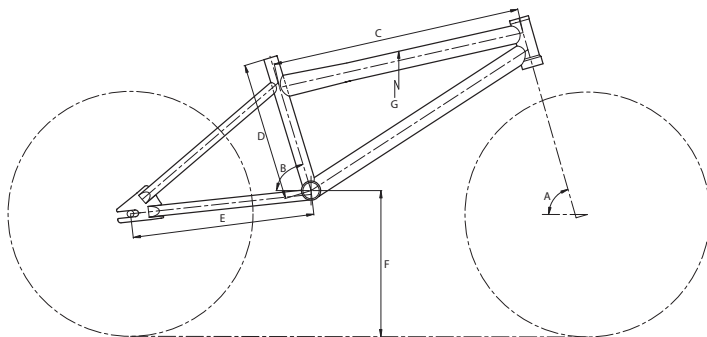

Optional Carbon Fork

**FEATURES**

- Aluminum frame
- Aluminum double wall rims
- Chain Tensioner

**BIKE SPECS**

Frame	6061 Aluminum, Integrated H/T, Custom Formed T/T & D/T, CNC Dropouts
Fork	Free Agent Expert Threadless
Headset	Sealed Bearing Integrated, Threadless, 1-1/8"
Handlebar	Free Agent Aluminum Expert
Stem	Free Agent BMX Threadless, Aluminum 4-bolt
Grips	Free Agent Expert
Crankset	Free Agent 3-pc Aluminum, 170mm, 42T
BB	Cartridge Bearing, Square Taper, Euro
Chain	KMC Z6
Pedals	Free Agent Aluminum Low-Profile Platform w/ Smooth Polymer Bearing
Rims	Aluminum Double Wall, 28x28H
Hubset	Free Agent Aluminum, Cassette, Sealed Mech
Spokes	15G Black, 28x28
Tires	Kenda Kompact, 20x1-3/8", 60TPI, 100 psi
Freewheel / Cassette	16T Cassette
Brake Levers	Free Agent Race
Brakes (R)	Tektro Forged Linear Pull Aluminum
Saddle	Free Agent Race Padded
Seatpost	Free Agent Aluminum Micro-adjust
Other Features	Chain Tensioner

**PART NO. MODEL SIZE COLOR**

92-112-0003	SPEEDWAY EXPERT	ONE	BLACK
-------------	-----------------	-----	-------

**GEOMETRY**

A (Head Tube)	B (Seat Tube)	C (Top Tube mm/in)	D (Seat Tube mm/in)	E (Chainstay mm/in)	F (BB Height mm/in)	G (Stand Over mm/in)
73°	71°	494 / 19.4	240 / 9.4	358 / 14.1	283 / 11.1	536 / 21.1