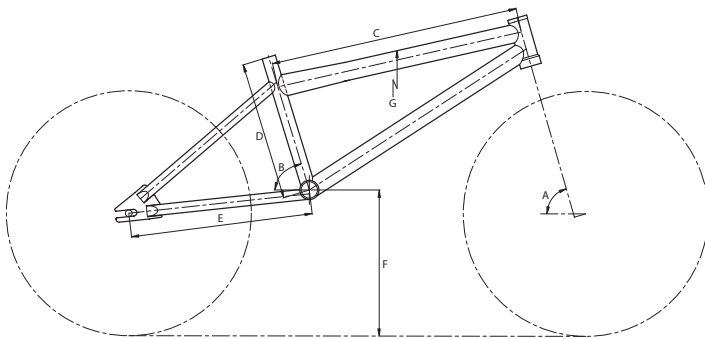

FEATURES

- CrMo frame & fork
- Hollow CrMo cranks
- 21 tooth chainring & 9 tooth driver

PART NO. MODEL SIZE COLOR

92-127-9000	RATIO	ONE	MATTE BLACK
-------------	-------	-----	-------------

BIKE SPECS

Frame	Full CrMo, Mid BB, Integrated Headtube & Integrated Seat Clamp
Fork	Free Agent Full CrMo Tapered Leg
Headset	Sealed Bearing Integrated, Threadless, 1-1/8", Campy Style
Handlebar	Free Agent CrMo Cruiser
Stem	Free Agent Alloy Top Load
Grips	Free Agent Kraton
Crankset	Free Agent Mid 3-pc Hollow CrMo, 175mm, Free Agent 21T Chainwheel
BB	Mid Cartridge Bearings, 8 Spline, Hollow Axle
Chain	KMC S1
Pedals	Free Agent Low Profile Nylon Platform w/Smooth Polymer Bearing
Rims	F: Alloy, R: Alloy Double Wall, 24", 36x36H
Hubset	Free Agent Alloy FT 3/8", Alloy RR w/9T Driver, 14mm Axle
Spokes	14G Black, 36x36
Tires	Kenda Kranium, 24x2.1" FT & RR
Freewheel / Cassette	9T Driver
Brake Levers	Tektro Alloy 2F w/Hinged Bracket, XL-510
Brakes (R)	Tektro FX-350R, U-Brake w/Green Brake Pads
Saddle	Free Agent Padded Jump w/Integrated Post
Seatpost	Free Agent Alloy 25.4mm Integrated
Other Features	Long Linear Cable, Removable HT Cable Guide

GEOMETRY

A (Head Tube) 74°	B (Seat Tube) 72°	C (Top Tube mm/in) 546 / 21.5	D (Seat Tube mm/in) 265 / 10.4	E (Chainstay mm/in) 373 / 14.7	F (BB Height mm/in) 310 / 12.2	G (Stand Over mm/in) 612 / 24.1
----------------------	----------------------	----------------------------------	-----------------------------------	-----------------------------------	-----------------------------------	------------------------------------