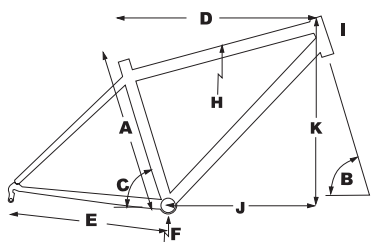

YOUTH RAPTOR

FEATURES

- 7 Speed
- Aluminum frame
- Rigid fork
- Shimano drivetrain

| PART # | MODEL | SIZE | COLOR |
|-------------|--------------|------|----------|
| 92-142-9000 | RAPTOR | ONE | ORANGE |
| 92-142-9001 | RAPTOR GIRLS | ONE | POP PINK |

GEOMETRY

| SIZE | A s/t c-t | B h/t* | C s/l* | D t/t effectv | E c/s | F BB Height | H s.o. | I h/t L | K Stack | J Reach |
|------|--------------|-----------|-----------|------------------|------------|----------------|-----------|------------|------------|------------|
| 10 | 225 / 8.9 | 70° | 70° | 476 / 18.7 | 375 / 14.8 | 251 / 9.9 | 509 / 20 | 110 / 4.3 | 394 / 15.5 | 332 / 13.1 |

BIKE SPECS

| | |
|----------------------|--|
| Frame | 6061 Aluminum w/Custom Formed T/T & Replaceable Der Hanger |
| Fork | Rigid Straight Leg |
| Headset | Threadless 1-1/8" |
| Rims | Aluminum, 20", 32H |
| Hub, Front | Steel Nuted |
| Hub, Rear | Steel Nuted |
| Tires | 20 x 2.125", Knobby |
| Spokes | 14G Black, 32x32 |
| Derailleur, Rear | Shimano Tourney RD-TY300D |
| Shifters | Shimano Revo |
| Chain | KMC Z8.3 |
| Crankset | Aluminum 3-pc 36T w/Double Chainguard, 140mm |
| BB | Cartridge Bearing |
| Freewheel / Cassette | Shimano MF-TZ500, 14-34T, 7-Speed FW |
| Pedals | MTB w/Boron Axle |
| Seatpost | Aluminum Micro-Adjust, 27.2 |
| Saddle | Ultracycle Junior |
| Handlebar | Aluminum 30mm Rise/560mm |
| Stem | Aluminum Threadless 4-bolt, 10 Degree, 60mm |
| Grips | Soft Kraton |
| Brake Levers | All Aluminum Linear Pull |
| Brakes | Aluminum Linear Pull |
| Frame Size | One Size |
| Extras | Rear Der Guard |