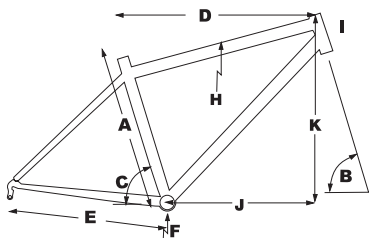

YOUTH RAPTOR+

FEATURES

- 7 Speed
- Aluminum frame
- Kenda Slant 6, 20x2.6 tires
- Shimano drivetrain

NEW OR CHANGED FOR 2021

Kenda Slant 6, 20x2.6 tires

PART # MODEL SIZE COLOR

92-143-9000	RAPTOR PLUS	ONE	YELLOW
92-143-9001	RAPTOR PLUS GIRLS	ONE	BERRY

GEOMETRY

SIZE	A s/t c-t	B h/t*	C s/l*	D t/t effectv	E c/s	F BB Height	H s.o.	I h/t L	K Stack	J Reach
10	245 / 9.6	70°	70°	494 / 19.4	385 / 15.2	361 / 14.2	632 / 24.9	110 / 4.3	418 / 16.4	342 / 13.4

BIKE SPECS

Frame	6061 Aluminum Plus w/Custom Formed T/T & Replaceable Der Hanger
Fork	Rigid Straight Leg
Headset	Threadless 1-1/8"
Rims	Aluminum, 20" Plus, 32H
Hub, Front	Steel Nuted
Hub, Rear	Steel Nuted
Tires	Kenda Slant 6, 20 x 2.60", Knobby
Spokes	14G Black, 32x32
Derailleur, Rear	Shimano Tourney RD-TY300D
Shifters	Shimano Revo
Chain	KMC Z8.3
Crankset	Aluminum 3-pc 36T w/Double Chainguard, 140mm
BB	Cartridge Bearing
Freewheel / Cassette	Shimano MF-TZ500, 14-34T, 7-Speed FW
Pedals	MTB w/Boron Axle
Seatpost	Aluminum Micro-Adjust, 27.2
Saddle	Ultracycle Junior
Handlebar	Aluminum 30mm Rise/560mm
Stem	Aluminum Threadless 4-bolt, 10 Degree, 60mm
Grips	Soft Kraton
Brake Levers	All Aluminum Linear Pull
Brakes	Aluminum Linear Pull
Frame Size	One Size
Extras	Rear Der Guard