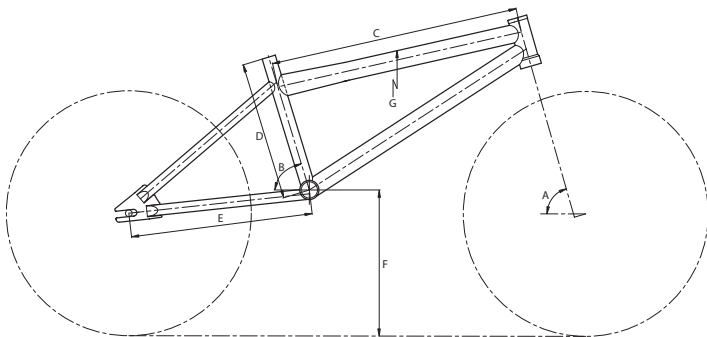

**FEATURES**

- Aluminum frame
- 100mm travel SR fork
- Shimano hydraulic disc brakes

**NEW OR CHANGED FOR 2021**  
FSA Zero Stack headset

**BIKE SPECS**

Frame	6061 Aluminum w/CNC Dropouts, 1.5 Taper
Fork	SR XCM-DS-26 100mm, 1.5 Taper
Headset	FSA Threadless Zero Stack, 1-1/8-1.5 Taper
Handlebar	Aluminum Riser, 760mm x 30mm x 31.8
Stem	Aluminum Forged Jumper, 31.8 x 50mm
Grips	New Free Agent Kraton, 160mm
Crankset	Free Agent 3-pc Hollow CrMo, 175mm, 28T Aluminum Chainwheel
BB	8-Spline Axle, Euro Cups, Cartridge Bearings
Chain	KMC Z1 Narrow
Pedals	Free Agent Low-Profile Nylon Platform
Rims	Weinmann U32 Disc, Double Wall, Sleeved, 36x36H
Hubset	Aluminum Disc Nuted
Spokes	14G Black 36x36
Tires	Kenda Small Block 8, 26x2.35 FT/2.1 RR, 30TPI
Freewheel / Cassette	14T Freewheel
Brake Levers	Tektro ML-520 Aluminum, 2F Linear Pull
Brakes (R)	Bengal MB-606 Cable Disc, 160mm Wave 12 Rotor
Saddle	Free Agent Padded Jump w/Integrated Post
Seatpost	Free Agent Aluminum 27.2mm Integrated

PART NO.	MODEL	SIZE	COLOR
92-129-0000	METUS	ONE	SILVER

**GEOMETRY**

A (Head Tube)	B (Seat Tube)	C (Top Tube mm/in)	D (Seat Tube mm/in)	E (Chainstay mm/in)	F (BB Height mm/in)	G (Stand Over mm/in)
70°	72°	575 / 22.6	310 / 12.2	383 / 15.1	311 / 12.2	705 / 27.8