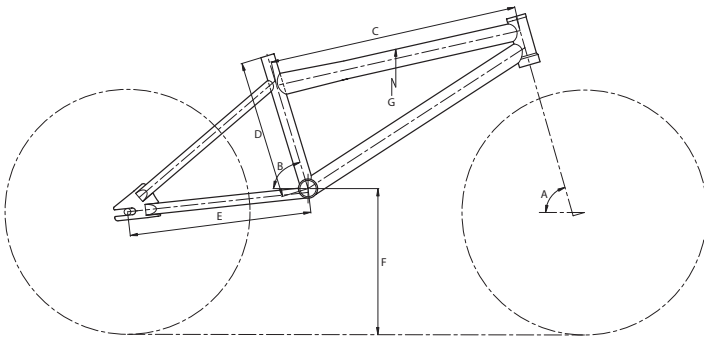

FEATURES

- Mid cartridge bearing bottom bracket
- 39 tooth chainring & 16 tooth freewheel
- 3 color options

PART NO. MODEL SIZE COLOR

92-107-9000	MAVERICK	ONE	BLACK
92-107-9001	MAVERICK	ONE	GOLD
92-107-9002	MAVERICK	ONE	GRAY

BIKE SPECS

Frame	Hi-Ten TIG Welded, Double Diamond Design
Fork	Free Agent Tapered Leg
Headset	Threadless 1-1/8"
Handlebar	Free Agent BMX, 660mm
Stem	Free Agent BMX Threadless Top Load, Aluminum 4-bolt
Grips	Free Agent
Crankset	Free Agent 3-pc Hollow CrMo, 175mm, 39T Chainwheel
BB	Mid Cartridge Bearings, 8-Spline
Chain	KMC S1
Pedals	Free Agent Low-Profile Nylon Platform w/Smooth Polymer Bearing
Rims	Aluminum 32x32H
Hubset	Free Agent
Spokes	14G Black 32x32
Tires	Kenda K-Rad 20x1.95/ 1.75"
Freewheel / Cassette	16T Freewheel
Brake Levers	Free Agent Aluminum
Brakes (R)	Aluminum Linear Pull
Saddle	Free Agent BMX Padded, Low-Profile
Seatpost	Free Agent Aluminum

GEOMETRY

A (Head Tube)	B (Seat Tube)	C (Top Tube mm/in)	D (Seat Tube mm/in)	E (Chainstay mm/in)	F (BB Height mm/in)	G (Stand Over mm/in)
74°	72°	505 / 19.9	255 / 10	368 / 14.5	296 / 11.7	557 / 21.9