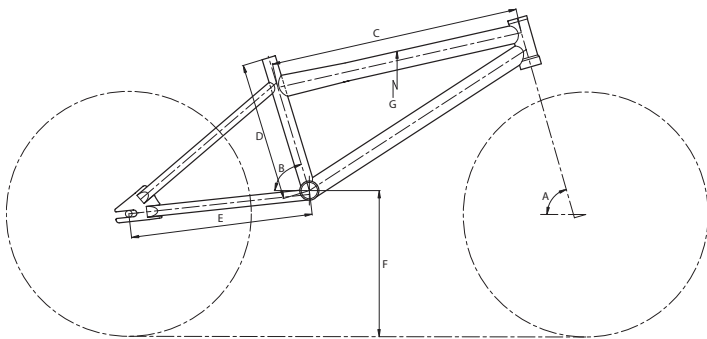

FEATURES

- CrMo frame
- Integrated sealed bearing headset
- 3-piece hollow CrMo cranks
- NEW OR CHANGED FOR 2021**
- 165mm crank arms

PART NO. MODEL SIZE COLOR

92-123-9000	LUMEN	ONE	BLACK
92-123-9001	LUMEN	ONE	YELLOW

GEOMETRY

A (Head Tube) 75°	B (Seat Tube) 72°	C (Top Tube mm/in) 521 / 20.5	D (Seat Tube mm/in) 235 / 9.3	E (Chainstay mm/in) 347 / 13.7	F (BB Height mm/in) 300 / 11.8	G (Stand Over mm/in) 561 / 22.1
----------------------	----------------------	----------------------------------	----------------------------------	-----------------------------------	-----------------------------------	------------------------------------

BIKE SPECS

Frame	3-main Tube CrMo, Integrated Headtube, w/6mm Dropouts, 20.5" T/T, Mid BB, Removable Brake Posts & Cable Stop, Integrated Seat Clamp
Fork	Free Agent Heavy Duty Tapered Leg w/CrMo Steerer & Threaded Free Agent Top Cap
Headset	Sealed Bearing Integrated, Threadless, 1-1/8", Campy-Style
Handlebar	Free Agent Design CrMo, 9" x 740mm w/Tapered X-Bar
Stem	Free Agent Aluminum Top Load
Grips	Free Agent Kraton
Crankset	Free Agent 3-pc Hollow CrMo, 165mm, 25T Free Agent Chainwheel
BB	Mid Cartridge Bearings, 8-Spline
Chain	KMC S1
Pedals	Free Agent Low-Profile Nylon Platform w/Smooth Polymer Bearing
Rims	FT: Aluminum, RR: Aluminum Double Wall, 20", 36x36H
Hubset	Free Agent Aluminum FT 3/8", Aluminum RR w/9T Driver, 14mm Axle
Spokes	14G Black, 36x36
Tires	Kenda Admiral, 20x2.35", 100 psi
Freewheel / Cassette	9T Driver
Brake Levers	Tektro Aluminum 2F w/Hinged Bracket, XL-510
Brakes (R)	Tektro FX-350R, U-Brake w/Green Brake Pads
Saddle	Free Agent Padded Jump w/Integrated Post
Seatpost	Free Agent Aluminum 25.4mm Integrated
Other Features	Long Linear Cable, Removable H/T Cable Guide