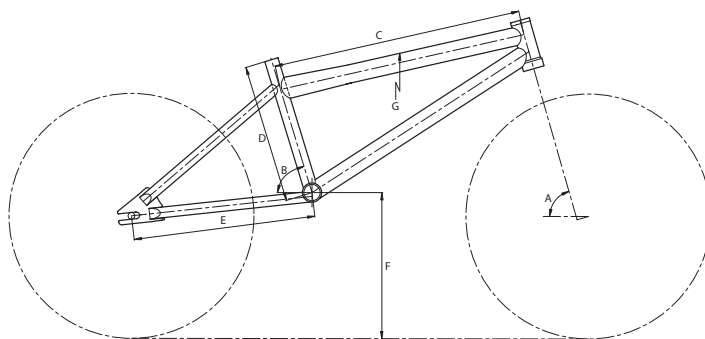

## PART NO. MODEL SIZE COLOR

92-126-0000	LODUS	ONE	COTTON CANDY
-------------	-------	-----	--------------

## BIKE SPECS

Frame	20.5" Reynolds 725 Heat Treated Double Butted Chromoly Tubing, with 6mm Drop-Outs and Mid BB
Fork	Free Agent Full CrMo Heat Treated Tapered Leg
Headset	FSA Impact S/B Integrated, Threadless 1-1/8"
Handlebar	Free Agent Design CrMo 9" x 740mm w/Tapered X-Bar
Stem	Free Agent Team Top Load, Full CNC
Grips	Free Agent Kraton, 160mm
Crankset	Free Agent Mid 48-Spline x 22mm, 3-pc Hollow CrMo, 165mm, Free Agent 28T x 5mm Spline Drive Aluminum CNC Chainwheel
BB	Mid Cartridge Bearings, 48-Spline x 22mm
Chain	Taya Half Link
Pedals	Free Agent Low-Profile Platform, Smoke
Rims	Free Agent Aluminum 20", Double Wall Rear, 36x36H
Hubset	Free Agent Aluminum FT 3/8" S/B Hollow Axle w/ Bolt, Rear: Aluminum S/B 14mm Hollow Axle w/ Bolt, 9T Driver
Spokes	14G Stainless Black 36x36
Tires	Kenda Admiral, 20x2.35, 60 TPI, 100 psi
Freewheel / Cassette	9T Driver
Brake Levers	Tektro Aluminum 2F w/Hinged Bracket, XL-510
Brakes (R)	Tektro FX350R, U-Brake w/Green Pads
Saddle	Free Agent Padded Pivotal
Seatpost	Free Agent Nylon Pivotal

## GEOMETRY

A (Head Tube)	B (Seat Tube)	C (Top Tube mm/in)	D (Seat Tube mm/in)	E (Chainstay mm/in)	F (BB Height mm/in)	G (Stand Over mm/in)
75°	71°	521 / 20.5	235 / 9.3	329 / 12.9	320 / 12.6	590 / 23.2