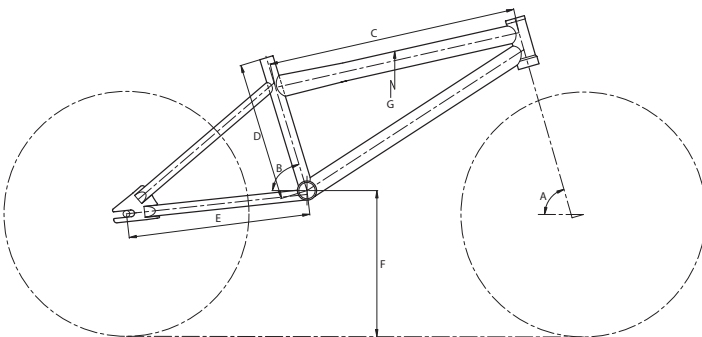

FEATURES

Tough enough for street riding, light enough to race!

Aluminum frame

Hollow CrMo cranks

44 tooth chainring & 16 tooth freewheel

PART NO. MODEL SIZE COLOR

92-109-9000	ELUDER	ONE	MATTE BLACK
92-109-9001	ELUDER	ONE	NEON GREEN

BIKE SPECS

Frame	6061 Aluminum w/Custom Formed T/T, Square Chainstays, CNC Dropouts, 20.5" T/T
Fork	Free Agent Tapered Leg
Headset	Threadless 1-1/8"
Handlebar	Free Agent BMX, 660mm
Stem	Free Agent BMX Threadless Top Load, Aluminum 4-bolt
Grips	Free Agent
Crankset	Free Agent 3-pc Hollow CrMo, 175mm, 44T Chainwheel
BB	8-Spline Axle, Euro Cups, Cartridge Bearings
Chain	KMC S1
Pedals	Free Agent Aluminum Low-Profile Platform w/ Smooth Polymer Bearing
Rims	Aluminum 32x32H
Hubset	Free Agent Aluminum, Sealed Mech
Spokes	14G Black 32x32
Tires	Kenda K-Rad 20x1.95/ 1.75"
Freewheel / Cassette	16T Freewheel
Brake Levers	Free Agent Race
Brakes (R)	Tektro Linear Pull
Saddle	Free Agent BMX Padded, Low-Profile
Seatpost	Free Agent Aluminum Micro-adjust

GEOMETRY

A (Head Tube)	B (Seat Tube)	C (Top Tube mm/in)	D (Seat Tube mm/in)	E (Chainstay mm/in)	F (BB Height mm/in)	G (Stand Over mm/in)
74°	72°	521 / 20.5	260 / 10.2	364 / 14.3	296 / 11.7	556 / 21.9