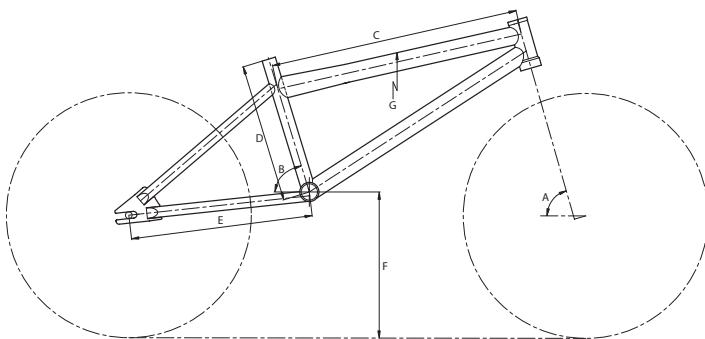

FEATURES

Bigger bike for bigger fun!

Alloy loop tail frame & full CrMo fork

29" Maxxis Hookworm tires

Hollow CrMo cranks

Rear axle pegs

BIKE SPECS

Frame	6061 Aluminum w/Custom Formed T/T & Loop Tail Rear, Integrated Headtube Retro 29
Fork	Free Agent Full CrMo, Tapered Leg
Headset	Sealed Bearing Integrated, Threadless, 1-1/8"
Handlebar	Free Agent Retro Cruiser
Stem	Free Agent Aluminum Top Load
Grips	Free Agent Lock-on
Crankset	Free Agent 3-pc Hollow CrMo, 175mm, Alloy 33T Chainwheel
BB	8-Spline Axle, Euro Cups, Cartridge Bearings
Chain	KMC S1
Pedals	Free Agent Aluminum Low-Profile Platform w/ Smooth Polymer Bearing
Rims	Alex Double Wall 36x36H
Hubset	Alloy Free Agent Sealed Bearing w/ 14mm Rear Axle
Spokes	14G Black 36x36
Tires	Maxxis Hookworm, 29x2.5", 60TPI
Freewheel / Cassette	15T Freewheel
Brake Levers	Tektro XL-510 Aluminum 2-Finger
Brakes (R)	Tektro Linear Pull w/ Green Pads
Saddle	Free Agent Retro BMX Padded
Seatpost	Free Agent Aluminum Micro-adjust
Other Features	3-Piece Pad Set, Rear Axle Pegs

PART NO. MODEL SIZE COLOR

92-117-9000	ELUDER 29	ONE	BLACK
92-117-9001	ELUDER 29	ONE	GREEN

GEOMETRY

A (Head Tube) 71°	B (Seat Tube) 71°	C (Top Tube mm/in) 607 / 23.9	D (Seat Tube mm/in) 430 / 16.9	E (Chainstay mm/in) 457 / 18	F (BB Height mm/in) 317 / 12.5	G (Stand Over mm/in) 775 / 30.5
----------------------	----------------------	----------------------------------	-----------------------------------	---------------------------------	-----------------------------------	------------------------------------