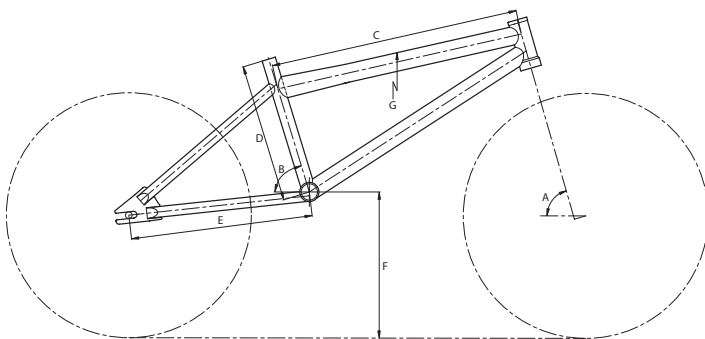

## FEATURES

Aluminum frame  
100mm travel Manitou Circus fork  
Shimano hydraulic disc brake

**NEW OR CHANGED FOR 2021**  
FSA Zero Stack headset

PART NO.	MODEL	SIZE	COLOR
92-130-0000	CRONUS	ONE	MUD BROWN

## BIKE SPECS

Frame	6061 Aluminum w/CNC Dropouts, 1.5 Taper
Fork	Manitou Circus Sport 100mmx20mm, FFD Compression/Fixed Rebound Dampening, 1.5 Taper
Headset	FSA Threadless Zero Stack, 1-1/8-1.5 Taper
Handlebar	Aluminum Riser, 760mm x 30mm x 31.8
Stem	Aluminum Forged Jumper, 31.8 x 50mm
Grips	New Free Agent Kraton, 160mm
Crankset	Free Agent 3-pc Hollow CrMo, 175mm, 28T Aluminum Chainwheel
BB	8-Spline Axle, Euro Cups, Cartridge Bearings
Chain	KMC Z1 Narrow
Pedals	Free Agent Low-Profile Nylon Platform
Rims	Weinmann U32 Disc, Double Wall, Sleeved, 36x36H
Hubset	Aluminum Disc Nuted, Cassette Rear w/14T Cog
Spokes	14G Black 36x36
Tires	Maxxis DTH High Pressure, FT: 26x2.3 RR:26x2.15 Folding, 60TPI
Freewheel / Cassette	14T Cassette
Brake Levers	Shimano MT200 Hydraulic
Brakes (R)	Shimano MT200 Hydraulic Disc, 160mm Wave12 Rotor
Saddle	Free Agent Padded Jump w/Integrated Post
Seatpost	Free Agent Aluminum 27.2mm Integrated

## GEOMETRY

A (Head Tube)  
70°

B (Seat Tube)  
72°

C (Top Tube mm/in)  
575 / 22.6

D (Seat Tube mm/in)  
310 / 12.2

E (Chainstay mm/in)  
383 / 15.1

F (BB Height mm/in)  
311 / 12.2

G (Stand Over mm/in)  
705 / 27.8