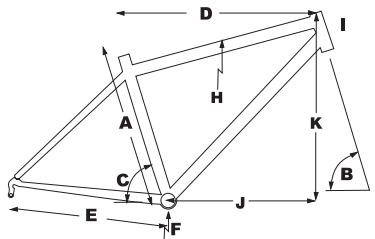

## PART # MODEL SIZE COLOR

92-148-9000	ALITE 24	ONE	BLACK
-------------	----------	-----	-------

## GEOMETRY

SIZE	A s/t c-t	B h/t*	C s/t*	D t/t effectv	E c/s	F BB Height	H s.o.	I h/t L	K Stack	J Reach
XS/12.5	320 / 12.6	70°	72°	518 / 20.4	410 / 16.1	275 / 10.8	670 / 26.4	110 / 4.3	532 / 20.9	345 / 13.6

## BIKE SPECS

Frame	6061 Aluminum Butted, w/Custom Formed T/T & D/T, Replaceable Der Hanger
Fork	SR Suntour XCT-JR, 80mm Travel
Headset	Threadless 1-1/8", Zero Stack
Rims	Aluminum Disc, Double wall, 24x32H
Hub, Front	Aluminum Disc w/CNC Rotor Flange, QR
Hub, Rear	Aluminum Disc w/CNC Rotor Flange, QR, Cassette
Tires	24 x 2.10", 60TPI, Folding
Spokes	14G Black, 32x32
Derailleur, Rear	S-Ride RD-M300C 8/9s
Shifters	S-Ride SL-M300C 8s
Chain	KMC X8 w/MissingLink
Crankset	Samox Forged, 30T Narrow/Wide C/R, 152mm
BB	Cartridge Bearing
Freewheel / Cassette	S-Ride CS-M20008 11-42T, 8-Speed
Pedals	Resin ATB Platform w/Boron Axle
Seatpost	Aluminum Micro-Adjust 27.2
Saddle	KHS Junior ATB
Handlebar	Aluminum Riser, 31.8mm, 640mm x 30mm
Stem	Aluminum Threadless 4-bolt, 31.8mm 60mm
Grips	Q2 Junior Lock-on
Brake Levers	Aluminum Linear Pull
Brakes	Bengal Cable Disc, MB606, 160mm Wave '12' Rotors w/ABS System
Frame Size	One Size